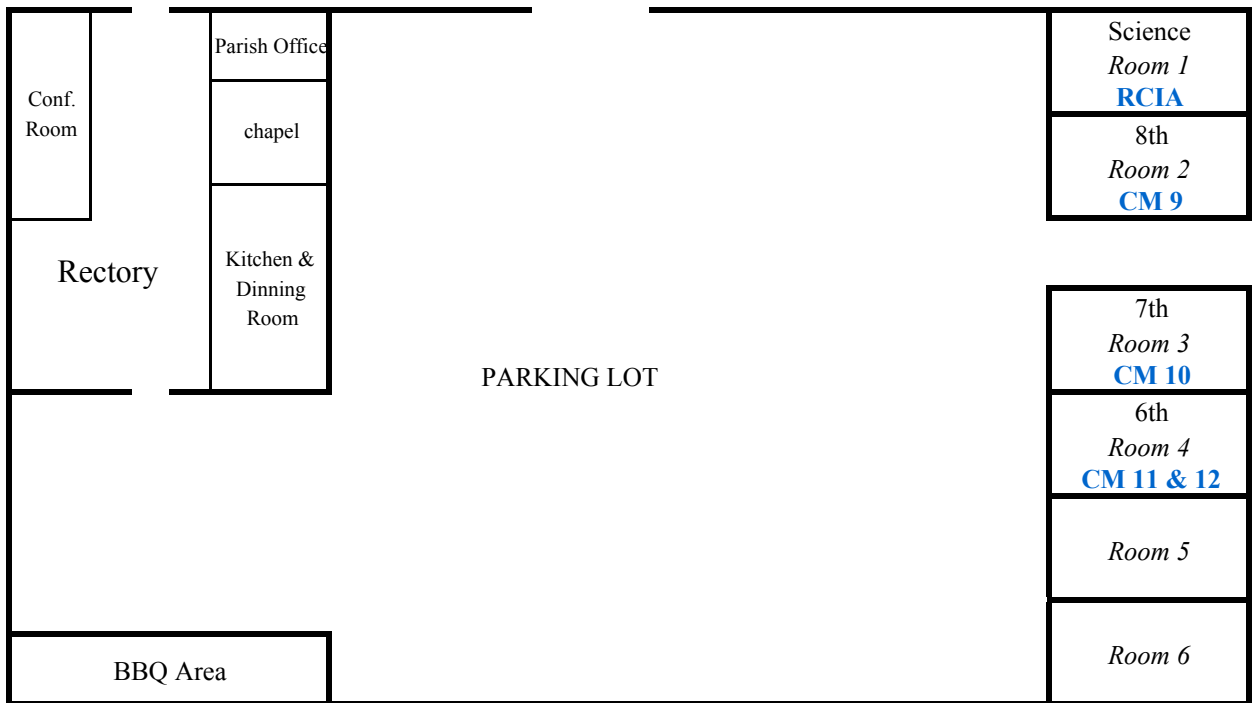

聖荷西華人天主堂

SAN JOSE CHINESE CATHOLIC MISSION SACRED HEART SCHOOL - CM CLASS MAP

WASHINGTON ST.

L
E
X
I
N
G
T
O
N

- * A1 is closed.
- * A3 ONLY for K or 1st
- * A4 ONLY for 1st or 2nd

- * TK Transitional Kindergarten
- * LC Lower Church