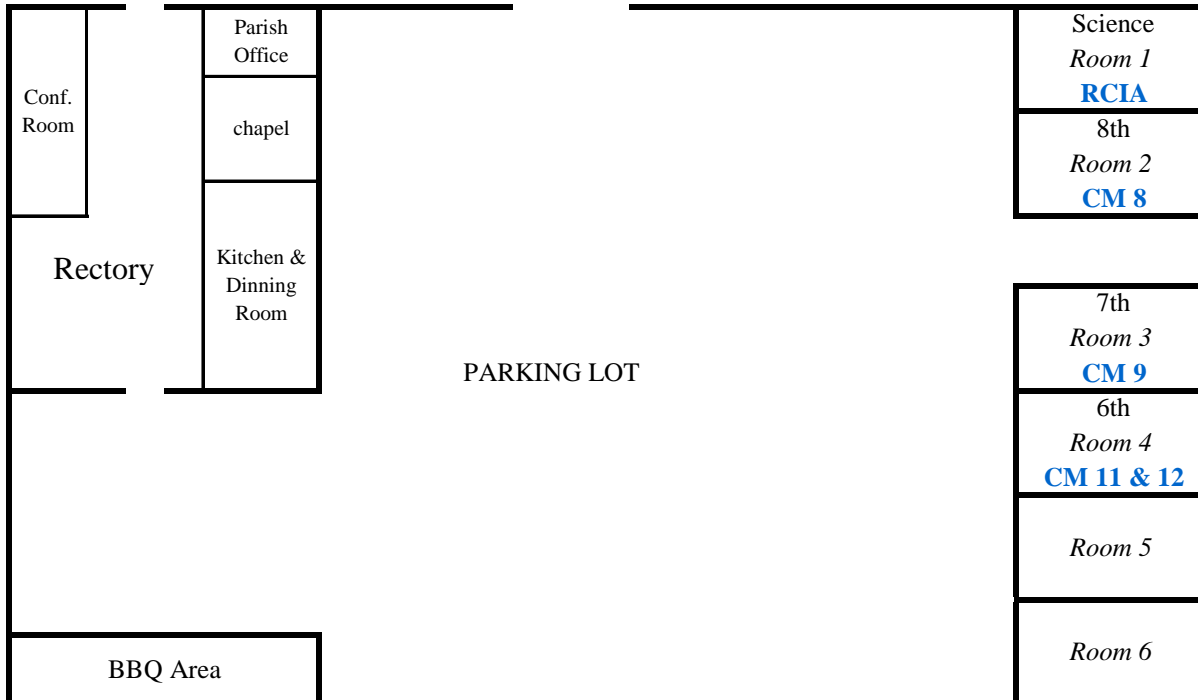

聖荷西華人天主堂

SAN JOSE CHINESE CATHOLIC MISSION

Catechetical Ministry - CM CLASS MAP

- * A1 is closed.
- * A3 ONLY for K or 1st
- * A4 ONLY for 1st or 2nd

- * TK Transitional Kindergarten
- * LC Lower Church

WASHINGTON ST.