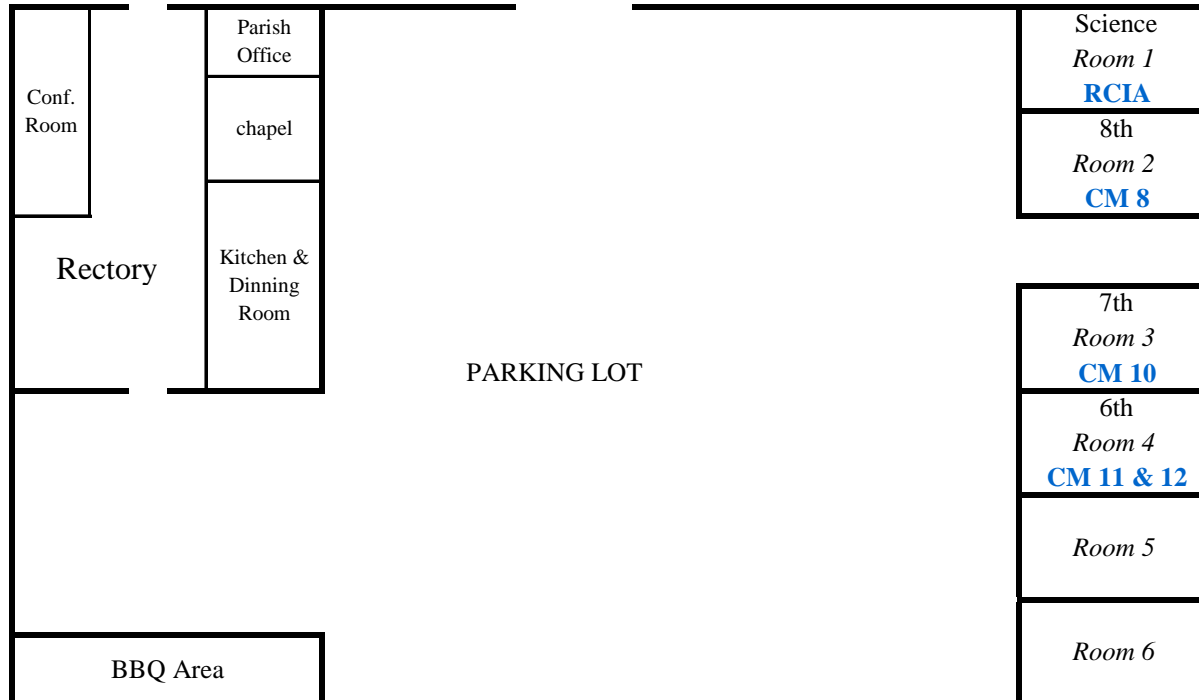

聖荷西華人天主堂

SAN JOSE CHINESE CATHOLIC MISSION SACRED HEART SCHOOL - CM CLASS MAP

- * A1 is closed.
- * A3 ONLY for K or 1st
- * A4 ONLY for 1st or 2nd

- * TK Transitional Kindergarten
- * LC Lower Church

WASHINGTON ST.