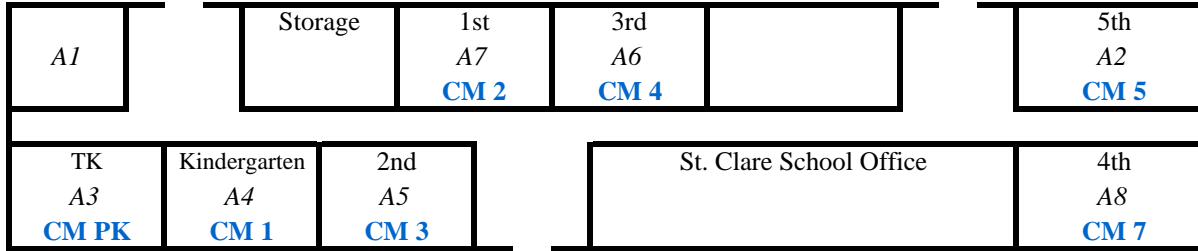

聖荷西華人天主堂

SAN JOSE CHINESE CATHOLIC MISSION

Catechetical Ministry - CM CLASS MAP

- * A1 is closed.
- * A3 ONLY for K or 1st
- * A4 ONLY for 1st or 2nd

- * TK Transitional Kindergarten
- * LC Lower Church

WASHINGTON ST.